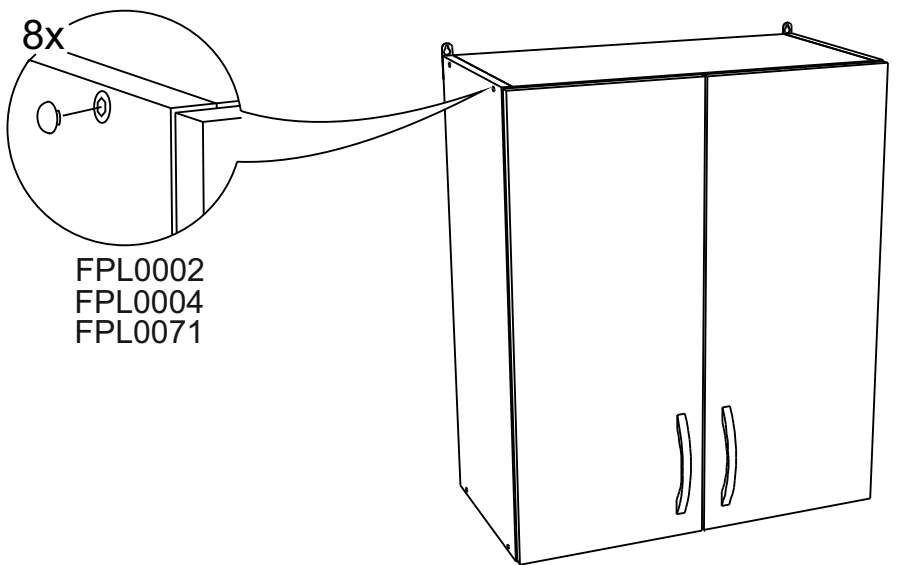

In furniture KIT, there may be changes, not specified in this manual, which don't deteriorate the quality of the produkt.

11

12

No	code	a*b	module	
			p>	p>
①	VP500.01	1290*298	2	2
②	V500.01	468*298	2	
	V600.01	568*298		2
③	V500.02	468*290	2	
	V600.02	568*290		2
④	VP500.02	1285*247	2	
	VP600.01	1285*297		2
⑤	VP500.03	1258 mm	1	1
furniture				
	FMT0009		26	28
	FMT0004		6	12
	FMT0016		6	12
	FP0004		3	6
	FPL0010/11/70		6	0